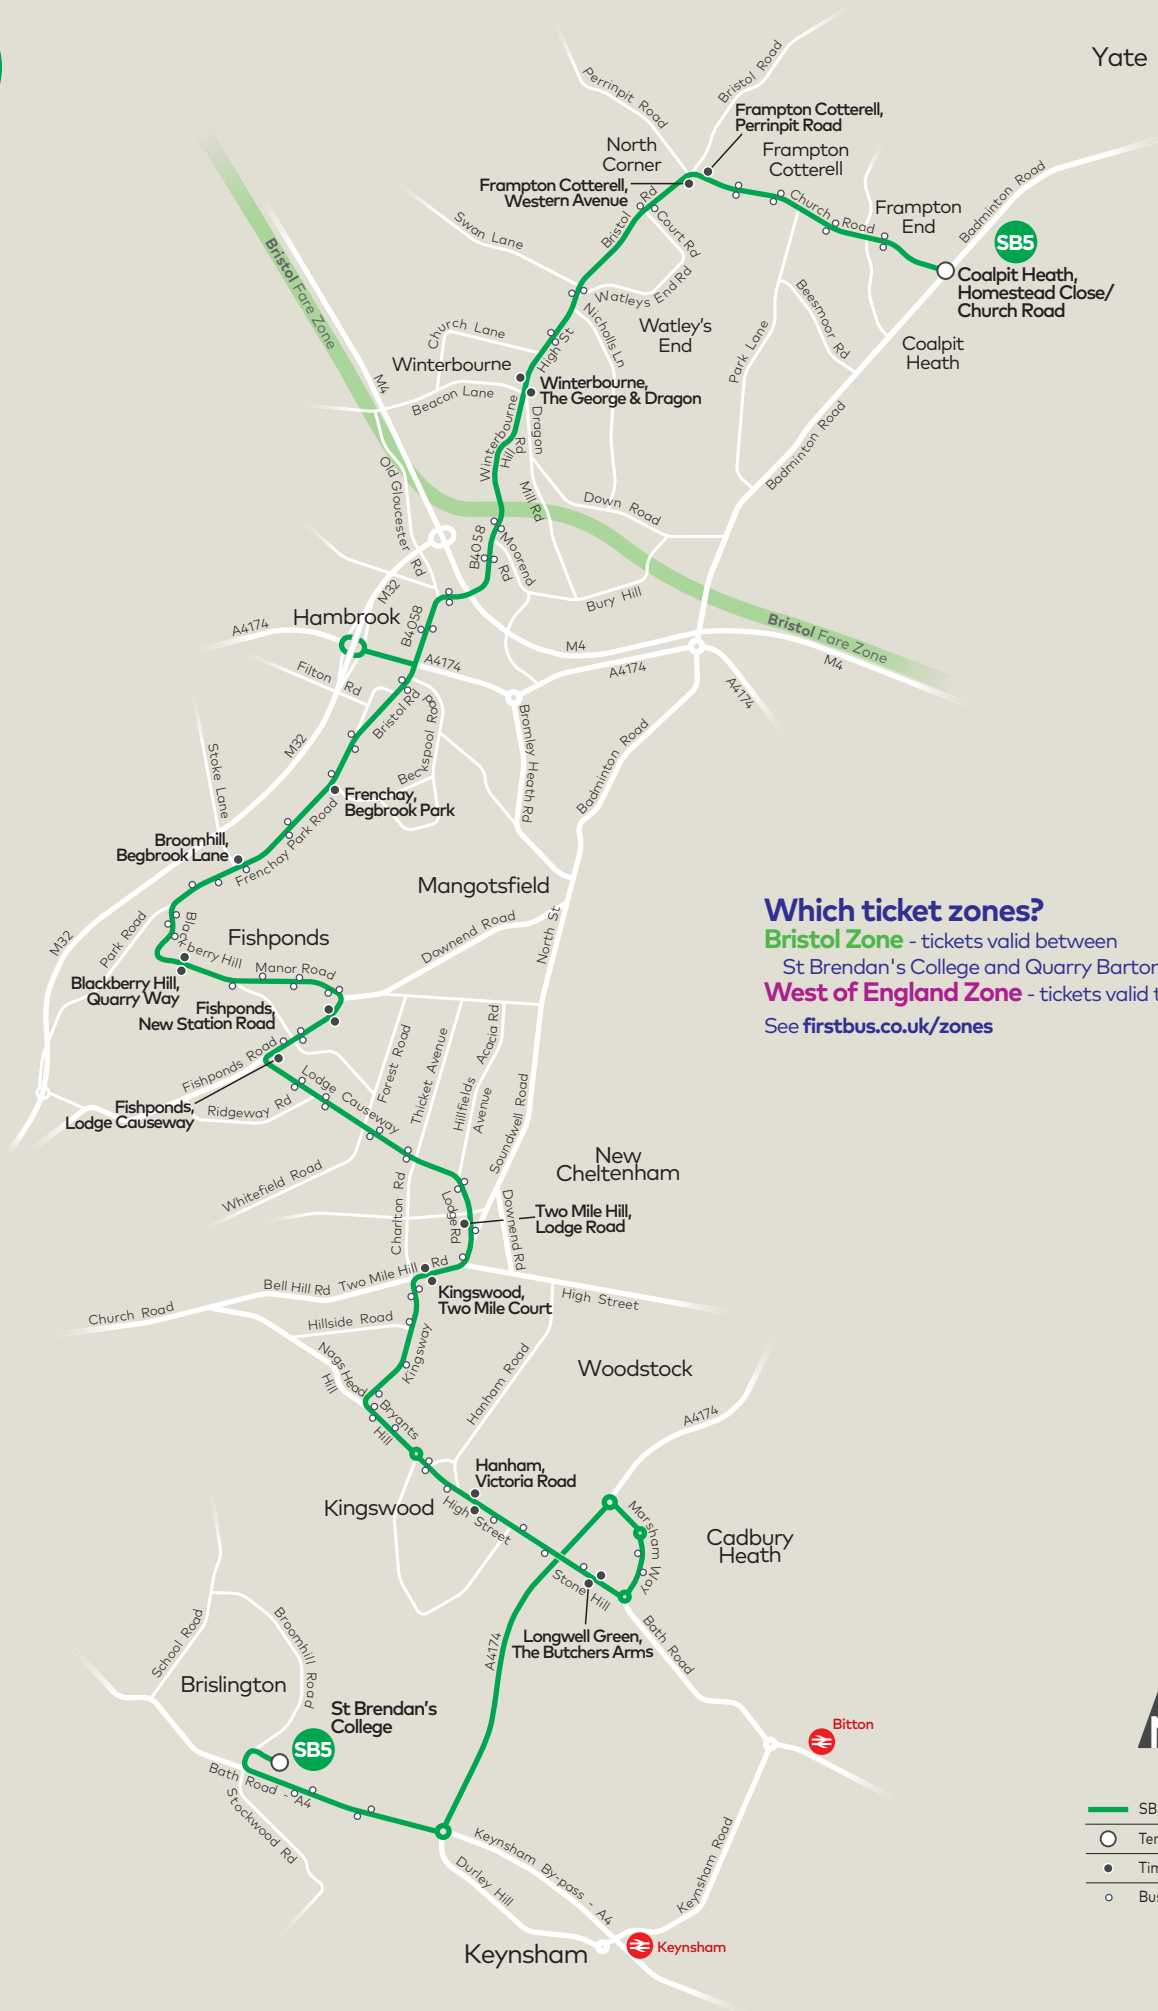

College Days only

<i>Service Number</i>	SB5
Coalpit Heath, Homestead Close	0720
Frampton Cotterell, Perrinpit Road	0725
Winterbourne, The George and Dragon	0728
Frenchay, Begbrook Park	0741
Blackberry Hill, Quarry Way	0747
Fishponds, New Station Road	0752
Fishponds, Lodge Causeway	0757
Kingswood, Two Mile Court	0805
Hanham, Victoria Road	0810
Longwell Green, The Butchers Arms	0813
St Brendan’s College Grounds	0825

College Days only

<i>Service Number</i>	SB5
St Brendan’s College Grounds	1610
Longwell Green, The Butchers Arms	1618
Hanham, Victoria Road	1621
Kingswood, Two Mile Court	1626
Two Mile Hill, Lodge Road	1633
Fishponds, New Station Road	1638
Blackberry Hill, Quarry Way	1643
Broomhill, Begbrook Lane	1649
Winterbourne, The George and Dragon	1659
Frampton Cotterell, Western Avenue	1702
Coalpit Heath, Church Road	1705

Yate

Which ticket zones?

Bristol Zone - tickets valid between

St Brendan's College and Quarry Barton

West of England Zone - tickets valid throughout

See firstbus.co.uk/zones

- SB5 route
- Terminus point
- Timed stop
- Bus stop