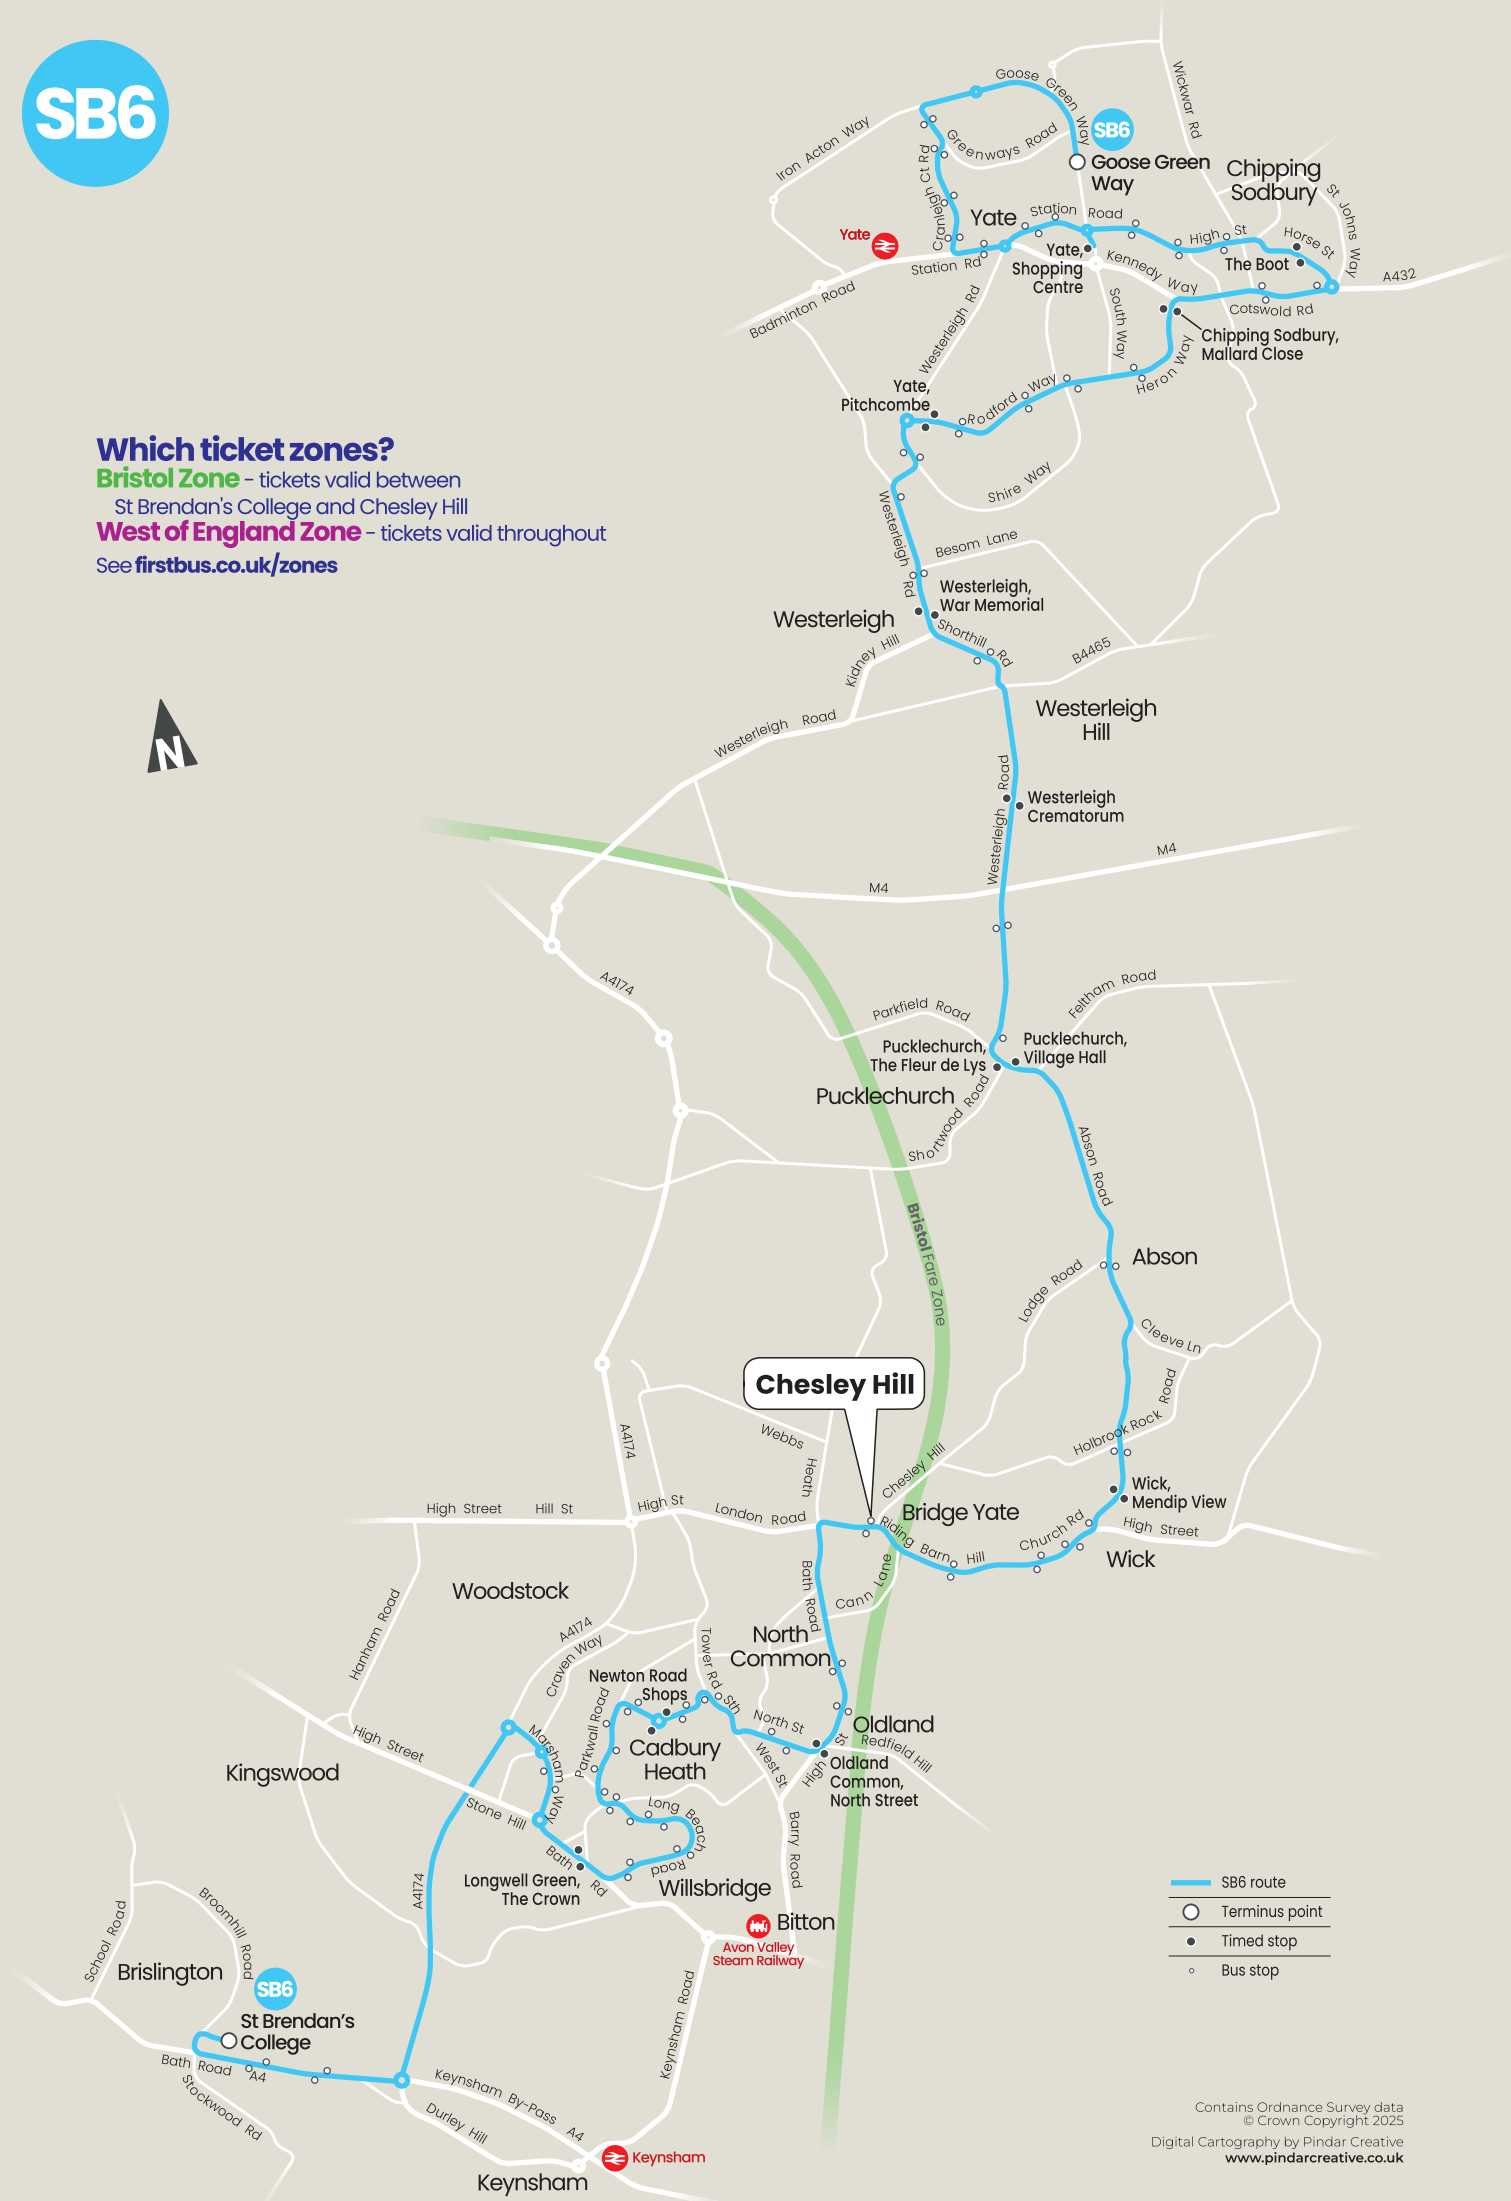

College Days only

	<i>Service Number</i>	SB6
Yate, Goose Green Way	0701	
Yate, Shopping Centre (D)	0713	
Chipping Sodbury, The Boot	0717	
Chipping Sodbury, Mallard Close	0720	
Yate, Pitchcombe	0725	
Westerleigh, War Memorial	0729	
Westerleigh Crematorium	0733	
Pucklechurch Village Hall	0737	
Wick, Mendip View	0744	
Oldland Common, North Street	0754	
Cadbury Heath, Newton Road Shops	0800	
Longwell Green, The Crown	0810	
St Brendan’s College Grounds	0824	

College Days only

	<i>Service Number</i>	SB6
St Brendan’s College Grounds	1611	
Longwell Green, The Crown	1621	
Cadbury Heath, Park Crescent	1630	
Oldland Common, North Street	1636	
Wick, Mendip View	1645	
Pucklechurch, The Fleur De Lys	1653	
Westerleigh Crematorium	1655	
Westerleigh, War Memorial	1700	
Yate, Pitchcombe	1704	
Chipping Sodbury, Mallard Close	1709	
Chipping Sodbury, The Boot	1712	
Yate, Shopping Centre (D)	1721	
Yate, Goose Green Way	1733	

Which ticket zones?

Bristol Zone - tickets valid between St Brendan's College and Chesley Hill

West of England Zone - tickets valid throughout

See firstbus.co.uk/zones

- SB6 route
- Terminus point
- Timed stop
- Bus stop